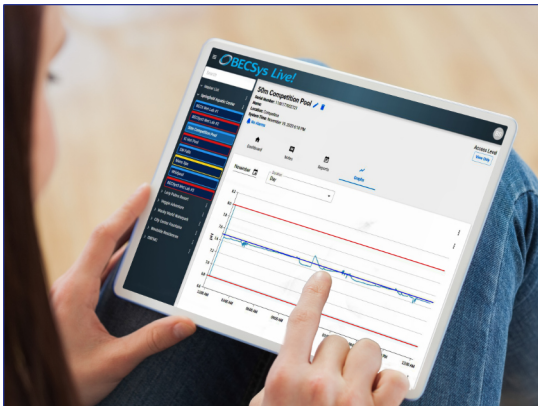

Features that matter

Although it's easy to learn and operate, the BECSys2 has features that make operation and maintenance staff more productive

- One-touch Set Point and Calibration access
- Dual Set Point Booster mode
- Visual Feed and Alarm indicators
- Multi-level password protection prevents unauthorized access

Safety First!

The BECSys2 includes safety features that protect swimmers and mitigate the liability of pool operation

- Sample stream flow switch
- Flow restored chemical feed delay
- Feed Limit timers
- Visual alarm indicator
- High voltage safety shield

Stay Connected

Staffs today are busier than ever. Adding a **BECSys RCM** Remote Communications Module to the BECSys2 boosts the productivity of operation and maintenance staff

- Email and/or text message alarm notifications
- Use BECSys *Live* for 24/7 monitoring and control
- Password-protected remote parameter changes
- Historical data logging & graphing
- Run reports summarizing key performance metrics